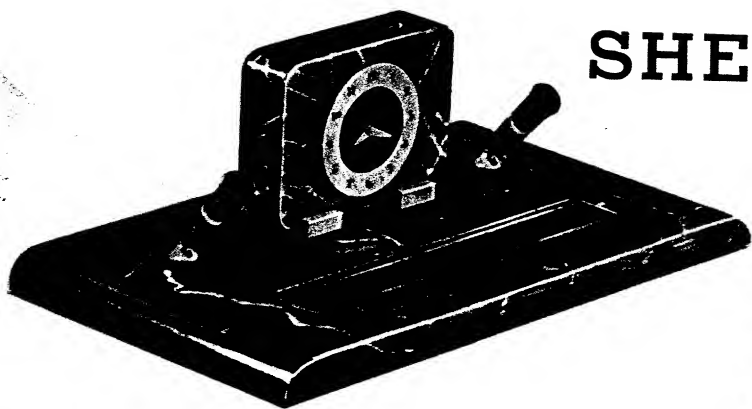

SHEAFFER'S DELUXE

V289 PETJO. Brown Spanish Onyx. Pencil scoop. 8 x 14 inches. Base only with two Brown LIFETIME Pens $50.00.